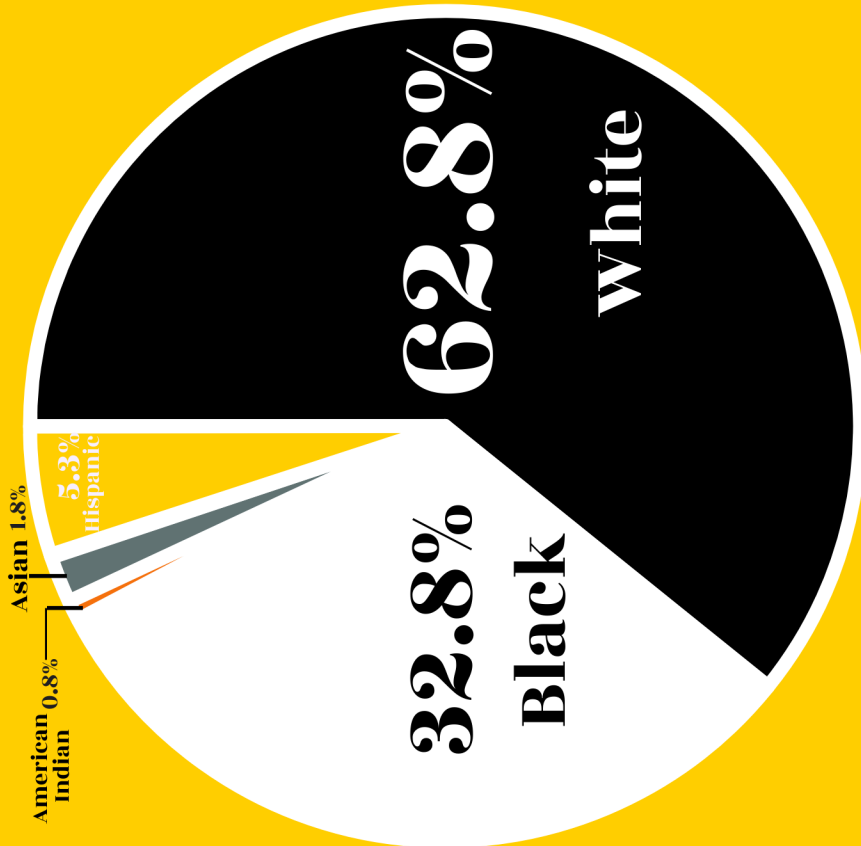

# NUMBERS

Louisiana

CENSUS

2021

Total population: 4,657,757

Population increased by over 120,000 since 2010

Race & Ethnicity Data

16 Large Federal Assistance Programs Distribute Funds on Basis of Decennial Census-Derived Statistics (FY 2015)